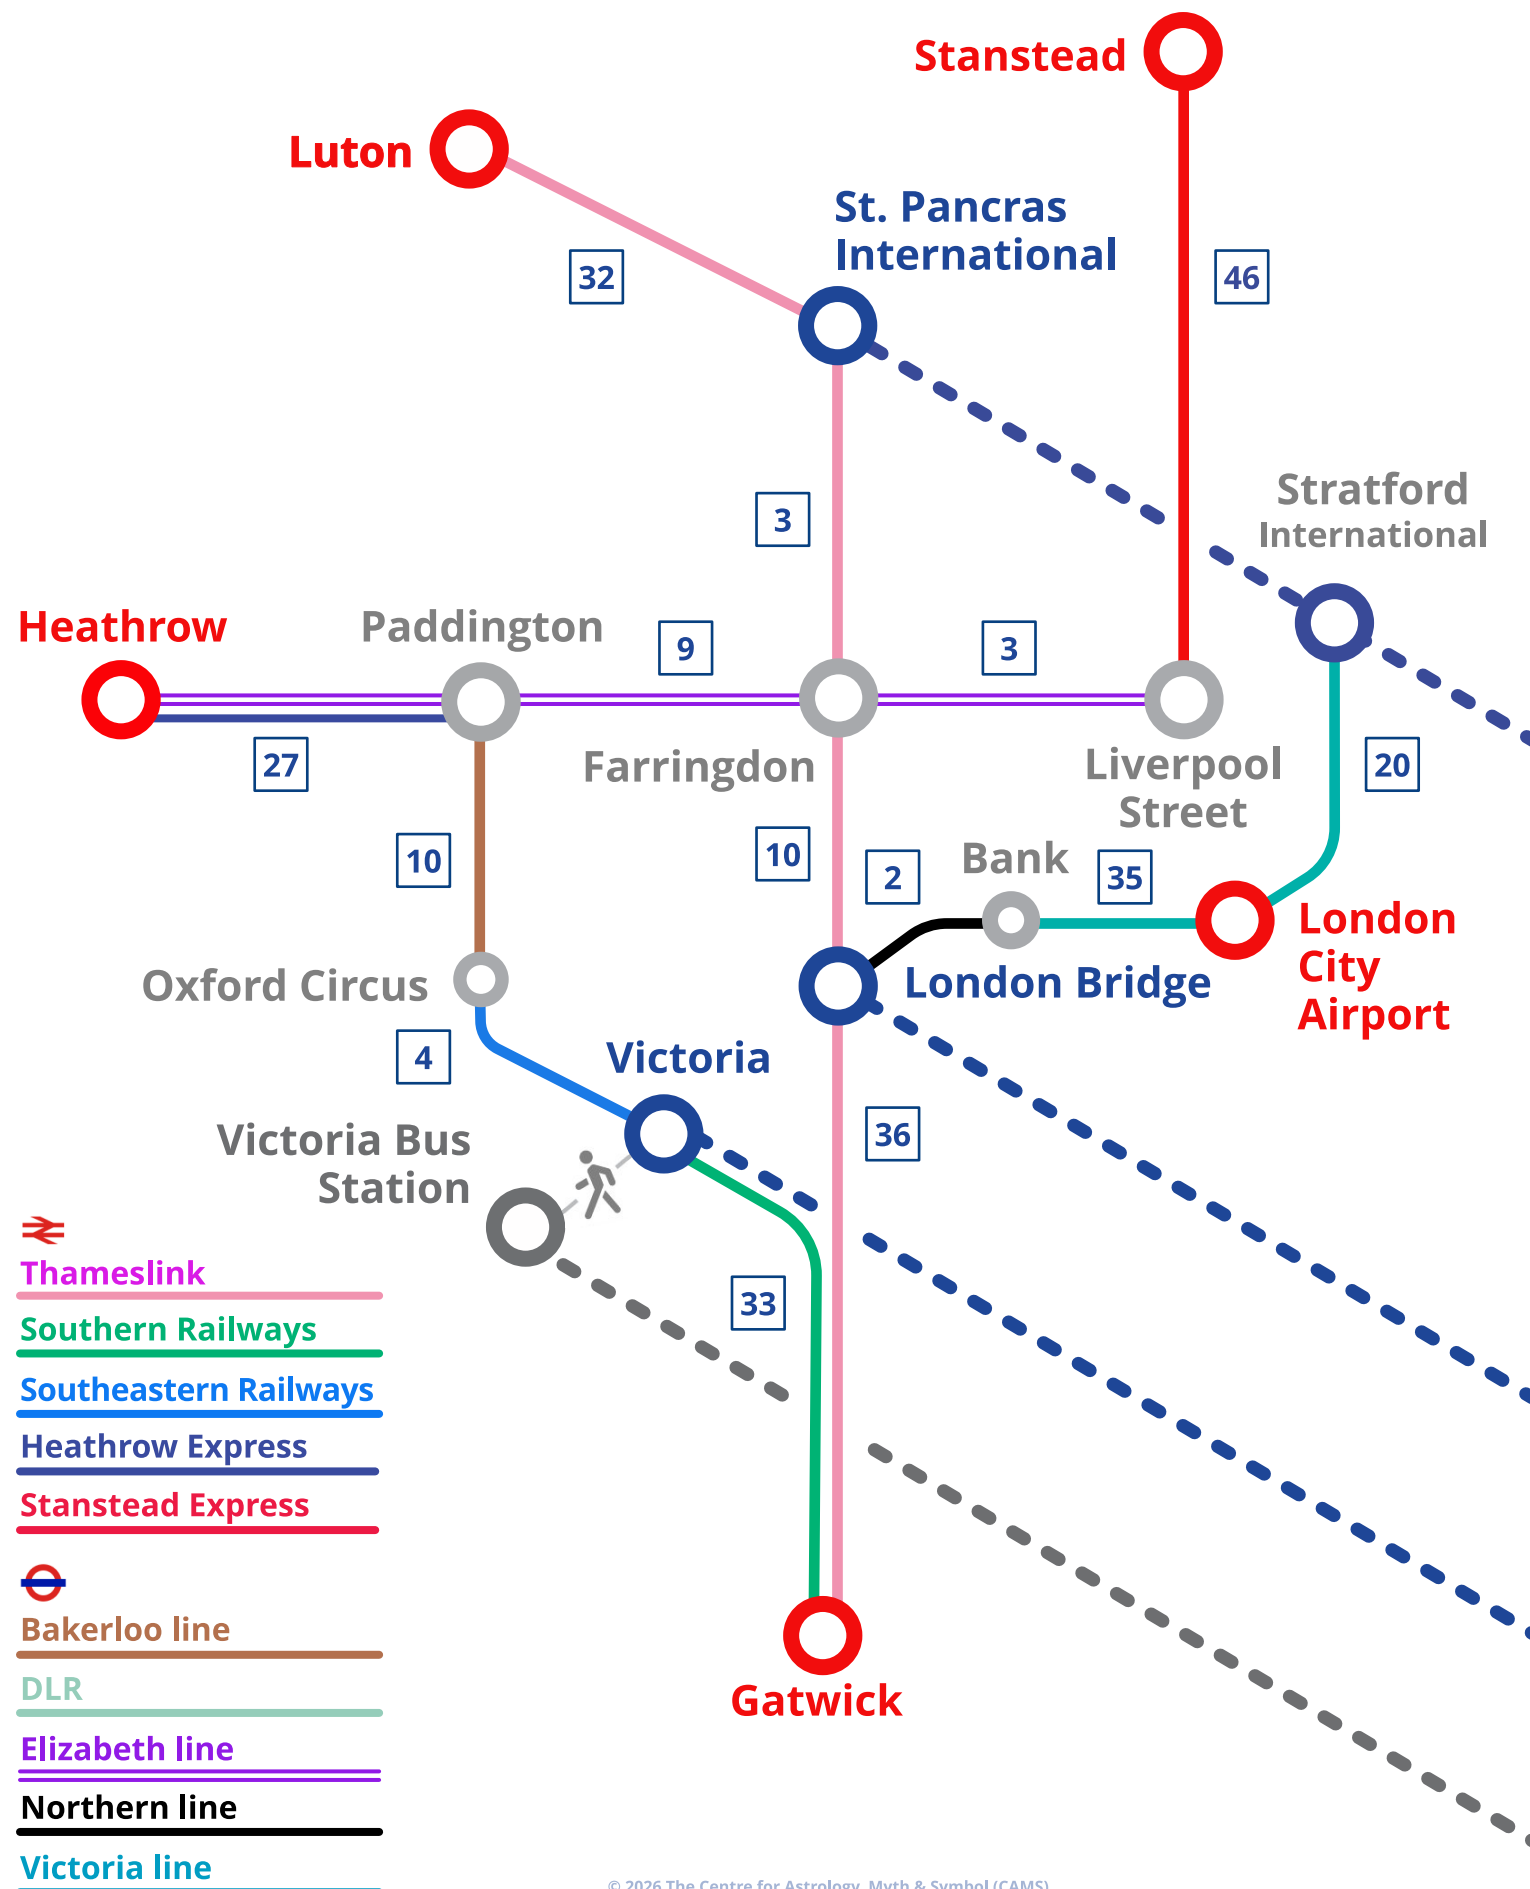

Recommended routes from London airports to Canterbury railways stations via easy access or step free connections*

Dreams and the Horoscope
 Friday 9 - Friday 16
 October 2026
 Canterbury, UK

○ Airports

○ Stations to Canterbury

○ Interchange stations

46 These figures are a guide to the average travel times between stations

* These are not guaranteed. Please check before traveling

Southeastern railways High Speed line to **Canterbury West**
 Average journey 55 mins
 from Stratford Int 46 mins

Victoria Bus Station is a 10 - 12 minute walk with luggage from Victoria Train Station

Southeastern Railways to **Canterbury West**
 Average journey 1h 25 mins

Southeastern Railways to **Canterbury East**
 Average journey 1h 29 mins

Coach to **Canterbury Bus Station** Fastest service 1h 55 mins
 Standard service 2h 15 / 40 mins